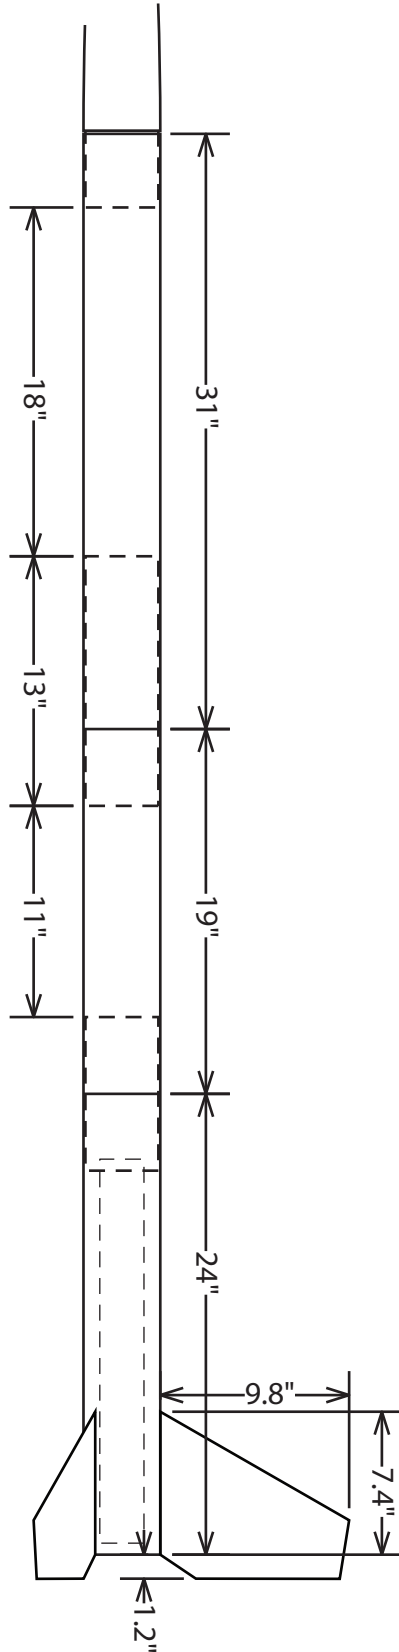

Comanche 3

Overall Dimensions of 4.123x upscale

John Coker
john@jcs.w.com

Sustainer

Booster 2

Booster 1