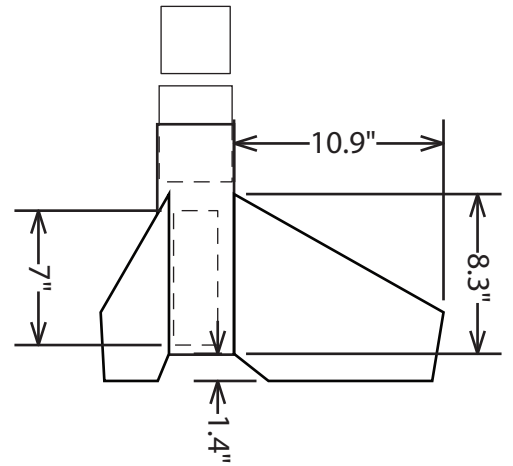

Comanche 3

Overall Dimensions of 4.123x upscale

John Coker
john@jcs.w.com

Sustainer

Booster 2

Booster 1