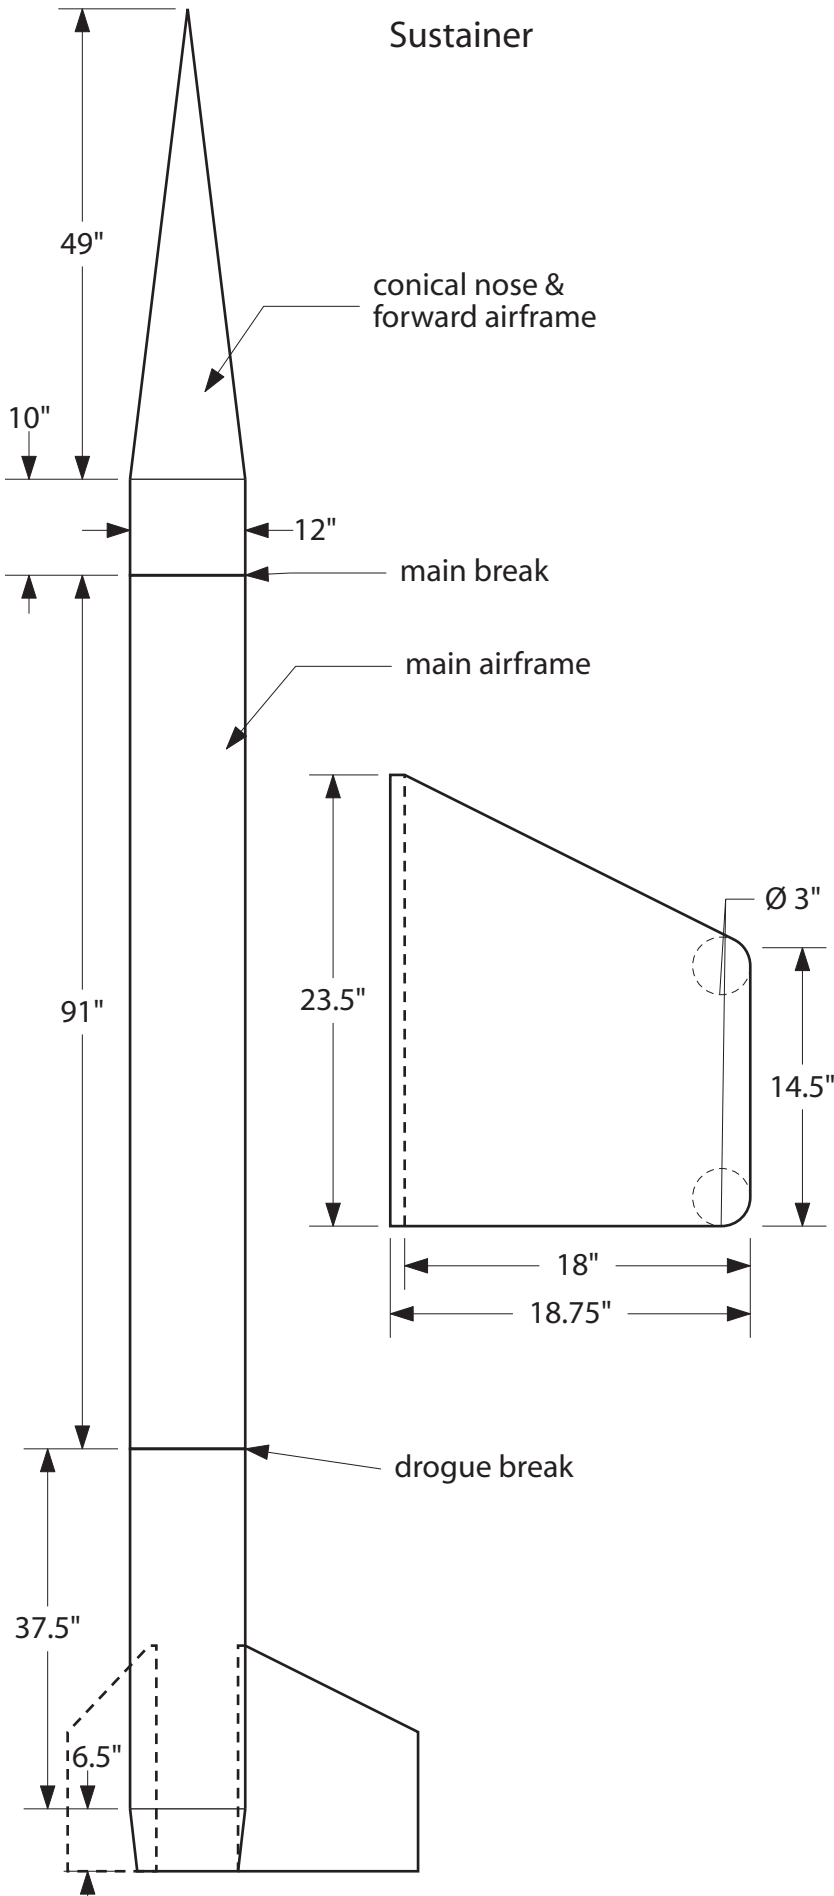

Wac Corporal Overall

Wac Corporal (1:24 scale)

John Coker
john@jcsww.com

Sustainer

Tiny Tim Booster